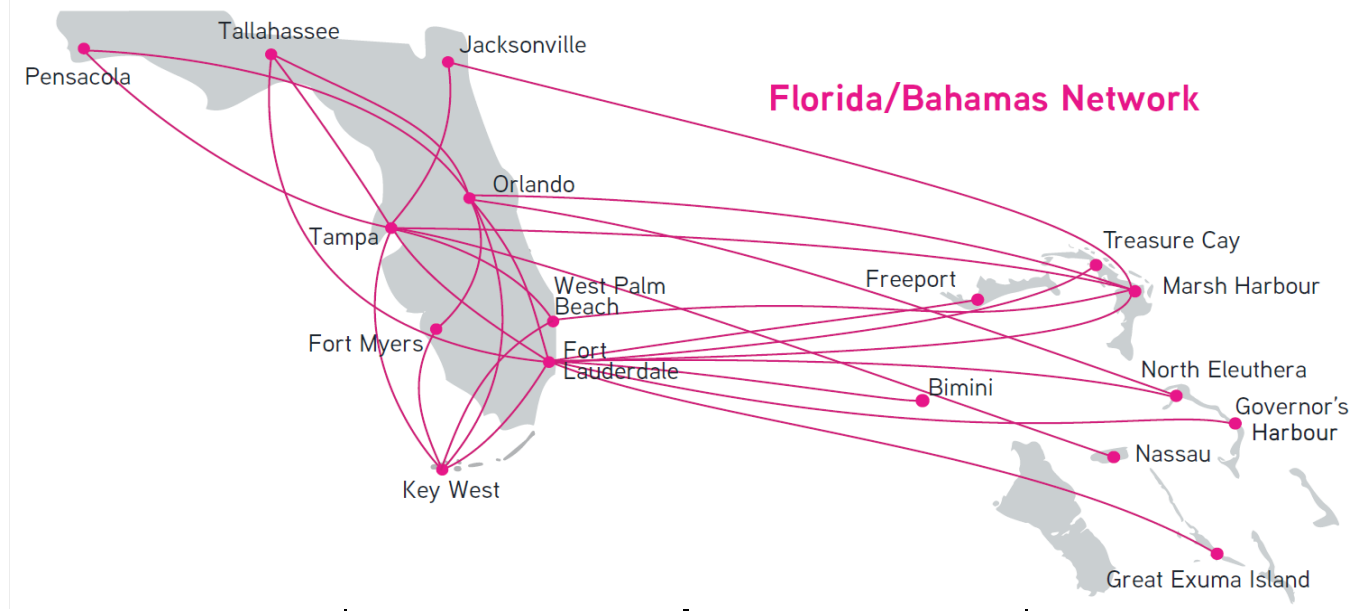

LV	ARR	FLIGHT	STOPS	DAYS	LV	ARR	FLIGHT	STOPS	DAYS	LV	ARR	FLIGHT	STOPS	DAYS	LV	ARR	FLIGHT	STOPS	DAYS					
*** TAMPA [TPA] ***					*** TREASURE CAY [TCB] ***					*** WEST PALM BEACH [PBI] ***														
to PENSACOLA [PNS]					from PENSACOLA [PNS]					to KEY WEST [EYW]					from KEY WEST [EYW]									
8:55a	9:50a	82	0	X7	8:31a	11:12a	71	0	X67	9:51a	1:49p	104/ 109	FLL	7	8:40a	12:46p	112/ 105	FLL	X67					
9:50a	10:45a	82	0	7	8:31a	11:12a	71	0	6	10:06a	4:08p	104/ 141	FLL	6	9:00a	12:46p	112/ 105	FLL	7					
3:07p	4:02p	80	0	X67	11:10a	1:52p	80	0	7	1:11p	6:00p	105/ 95	FLL	5	12:18p	3:50p	93/ 105	FLL	6					
					4:27p	7:09p	59	0	X67	to TALLAHASSEE [TLH]					from TALLAHASSEE [TLH]									
to TALLAHASSEE [TLH]					from TALLAHASSEE [TLH]					to TAMPAM [TPA]					from TAMPAM [TPA]									
9:10a	10:22a	50	0	X7	10:47a	11:55a	58	0	X67	9:51a	5:52p	104/ 51	FLL	7	10:47a	3:50p	58/ 105	FLL	6					
11:47a	12:59p	52	0	X67	10:47a	11:55a	58	0	6	1:11p	7:23p	105/ 129	FLL	5	to TAMPA [TPA]					from TAMPA [TPA]				
4:40p	5:52p	51	0	X67	1:24p	2:32p	52	0	X67	9:51a	4:00p	104/ 51	FLL	7	7:30a	12:46p	57/ 105	FLL	X67					
4:40p	5:52p	51	0	7	6:17p	7:24p	81	0	X6	to TREASURE CAY [TCB]					from TREASURE CAY [TCB]									
to TREASURE CAY [TCB]					from TREASURE CAY [TCB]					to MARSH HARBOUR [MHH]					from MARSH HARBOUR [MHH]									
7:30a	12:46p	57/ 105	FLL	X67	9:51a	4:00p	104/ 51	FLL	7	8:50a	9:55a	132	0	Daily	1:56p	3:05p	131	0	Daily					
8:00a	12:46p	58/ 105	FLL	7	to WEST PALM BEACH [PBI]					from WEST PALM BEACH [PBI]					to NASSAU [NAS]					from NASSAU [NAS]				
12:30p	3:50p	58/ 105	FLL	6	7:10a	8:20a	132	0	Daily	7:00a	9:50a	50/ 82	TPA	X7	4:00p	5:14p	85	0	Daily	5:54p	7:11p	85	0	Daily
to WEST PALM BEACH [PBI]					from WEST PALM BEACH [PBI]					to PENSACOLA [PNS]					from PENSACOLA [PNS]									
7:59p	9:07p	81	0	X6	7:00a	8:11a	50	0	X7	7:00a	9:50a	50/ 82	TPA	X7	4:27p	9:07p	59/ 81	TPA	X67					
*** TREASURE CAY [TCB] ***					*** TREASURE CAY [TCB] ***					*** TREASURE CAY [TCB] ***					*** TREASURE CAY [TCB] ***									
to FT. LAUDERDALE [FLL]					from FT. LAUDERDALE [FLL]					to TALLAHASSEE [TLH]					from TALLAHASSEE [TLH]									
9:51a	11:00a	104	0	7	8:20a	9:26a	104	0	7	7:00a	10:22a	50	1	X7	6:17p	9:07p	81	1	X6					
10:06a	11:15a	104	0	6	8:35a	9:41a	104	0	6	to TAMPA [TPA]					from TAMPA [TPA]									
1:11p	2:20p	105	0	X6	11:40a	12:46p	105	0	X6	7:00a	8:11a	50	0	X7	7:10a	8:20a	132	0	Daily					
4:15p	5:26p	105	0	6	2:45p	3:50p	105	0	6	7:55p	9:06p	90	0	Daily	7:59p	9:07p	81	0	X6					

EFF = Effective Date   DIS = Discontinue Date
X= Daily except 1=Mon 2=Tues 3=Wed 4=Thu 5=Fri 6=Sat 7=Sun