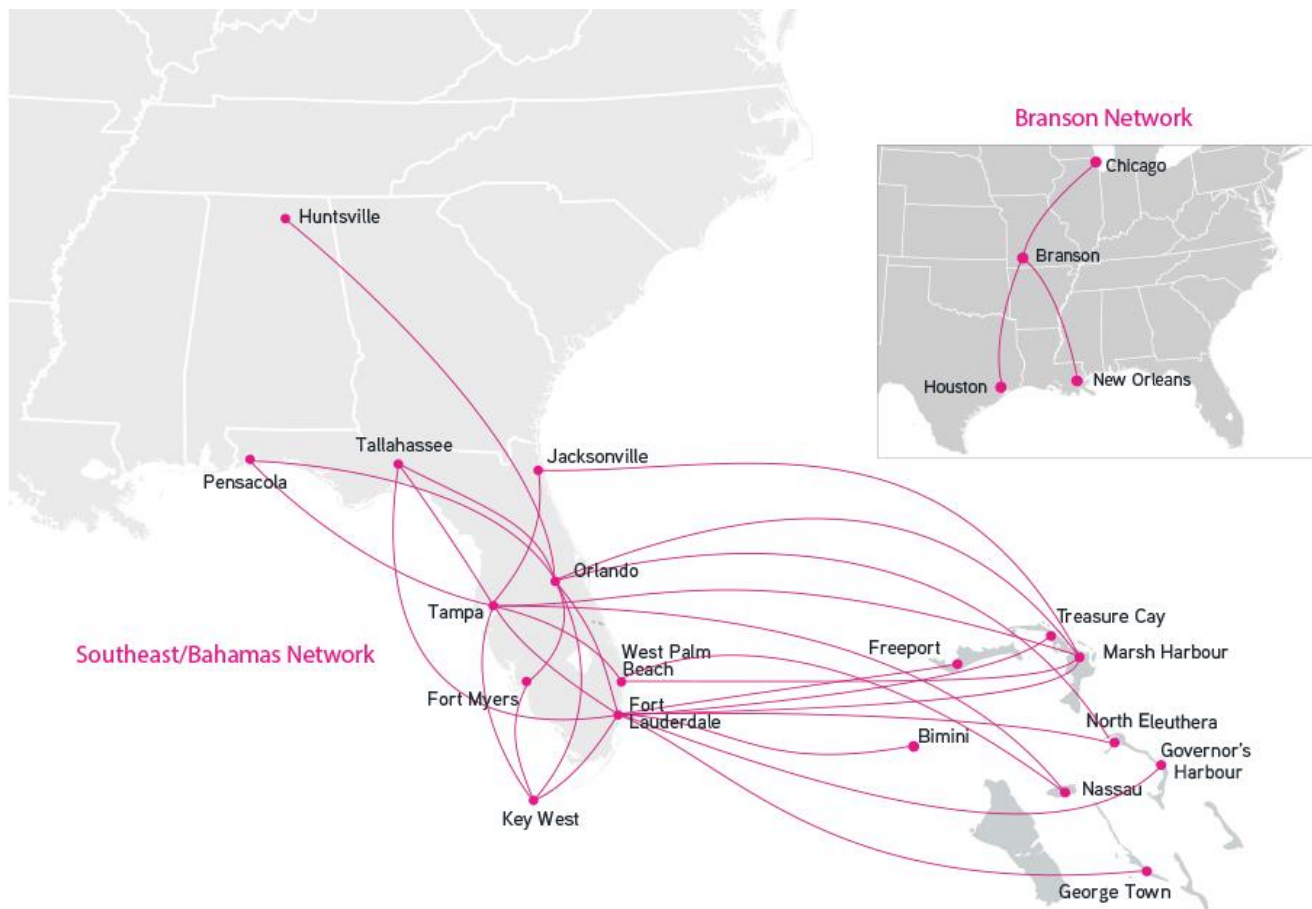

Route Map

Please note some routes operate less than daily and/or seasonally.

Huntsville, AL service begins May 24, 2018.

Branson, MO service begins August 30, 2018.